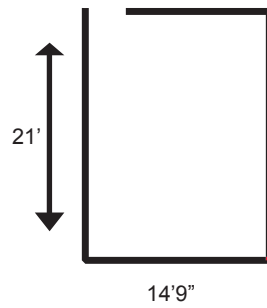

Meeting Rooms

Internet Available in Meeting Rooms

			Classroom	Rounds	Theater
Galley #1	35.5'x33'	(1,105.5 sq. ft.)	50	50	110
Galley #2	25'x33'	(825 sq. ft.)	50	50	110
Galley #3	33'x51'	(1,683 sq. ft.)	100	100	255
Total of Galley Rooms		(3,613 sq. ft.)			
Ceiling Height 12'