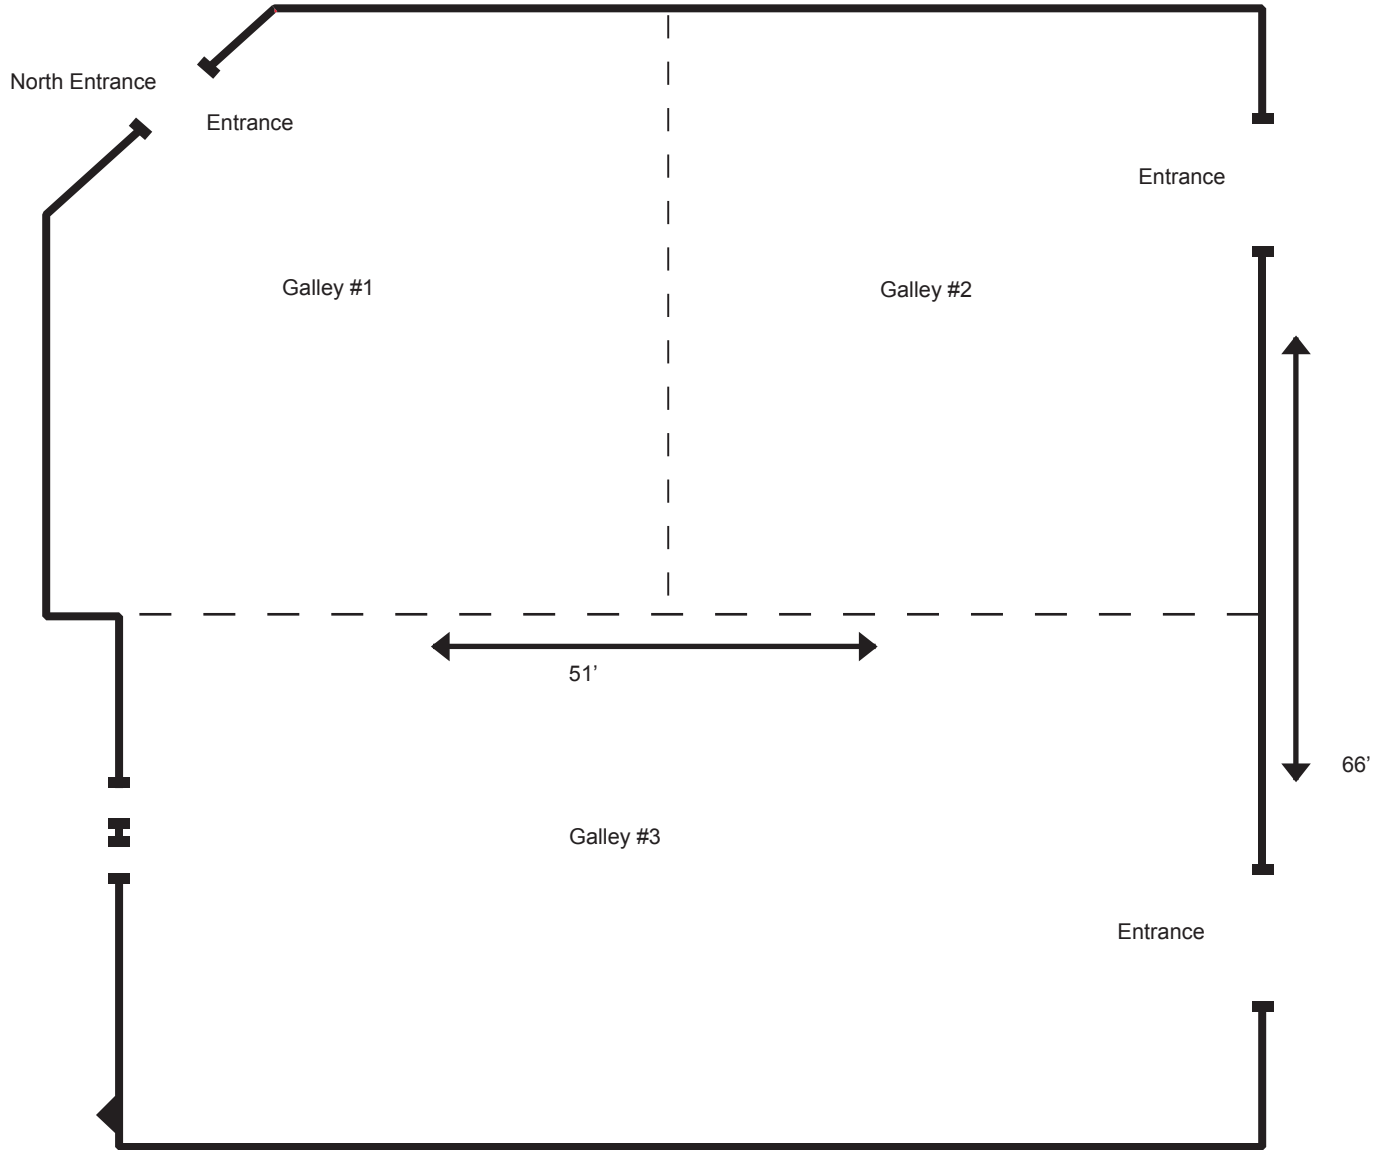

Meeting Rooms

Internet Available in Meeting Rooms

			Classroom	Rounds	Theater
Galley #1	35.5'x33'	(1,105.5 sq. ft.)	50	50	110
Galley #2	25'x33'	(825 sq. ft.)	50	50	110
Galley #3	33'x51'	(1,683 sq. ft.)	100	100	255
Total of Galley Rooms		(3,613 sq. ft.)			
Ceiling Height 12'					

Board Room

Salon B

Salon A