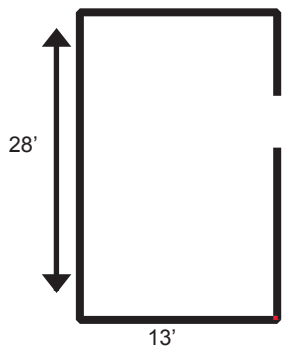

Meeting Rooms

Internet Available in Meeting Rooms

			Classroom	Rounds	Theater
Galley #1	35.5'x33'	(1,105.5 sq. ft.)	50	50	110
Galley #2	25'x33'	(825 sq. ft.)	50	50	110
Galley #3	33'x51'	(1,683 sq. ft.)	100	100	255
Total of Galley Rooms		(3,613 sq. ft.)			
Ceiling Height 12'					

Board Room

Salon B

Salon A